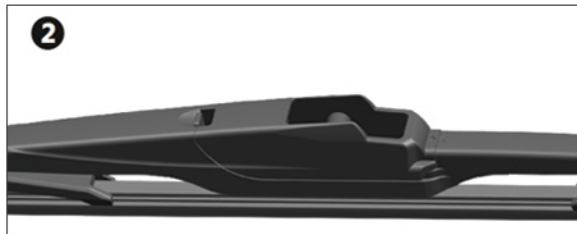

10" 11" 12" 14" 16"

INSTALLATION

5 SIZES FIT ON
268 VEHICLE MODELS
FROM 2003 TO 2021

HOW TO CHANGE YOUR ADAPTER

Install the adapter

Removed the adapter

WIPER ARM	ADAPTER	INSTALLATION	
	<p>A</p> 		
	<p>B</p> 		
	<p>E</p> 		
	<p>F</p> 		
	<p>H</p> 		
	<p>C</p> 		
	<p>J</p> 		
	<p>J</p> 	<p>Remove</p> 	