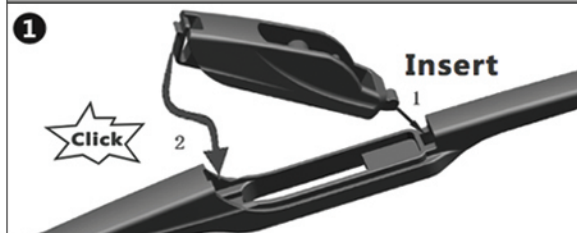

10" 11" 12" 14" 16"

INSTALLATION

5 SIZES FIT ON
268 VEHICLE MODELS
FROM 2003 TO 2021

HOW TO CHANGE YOUR ADAPTER

Install the adapter

Removed the adapter

WIPER ARM	ADAPTER	INSTALLATION	
	<p>A</p> 		
	<p>B</p> 		
	<p>E</p> 		
	<p>F</p> 		
	<p>H</p> 		
	<p>C</p> 		
	<p>J</p> 		
	<p>J</p> 	<p>Remove</p> 	