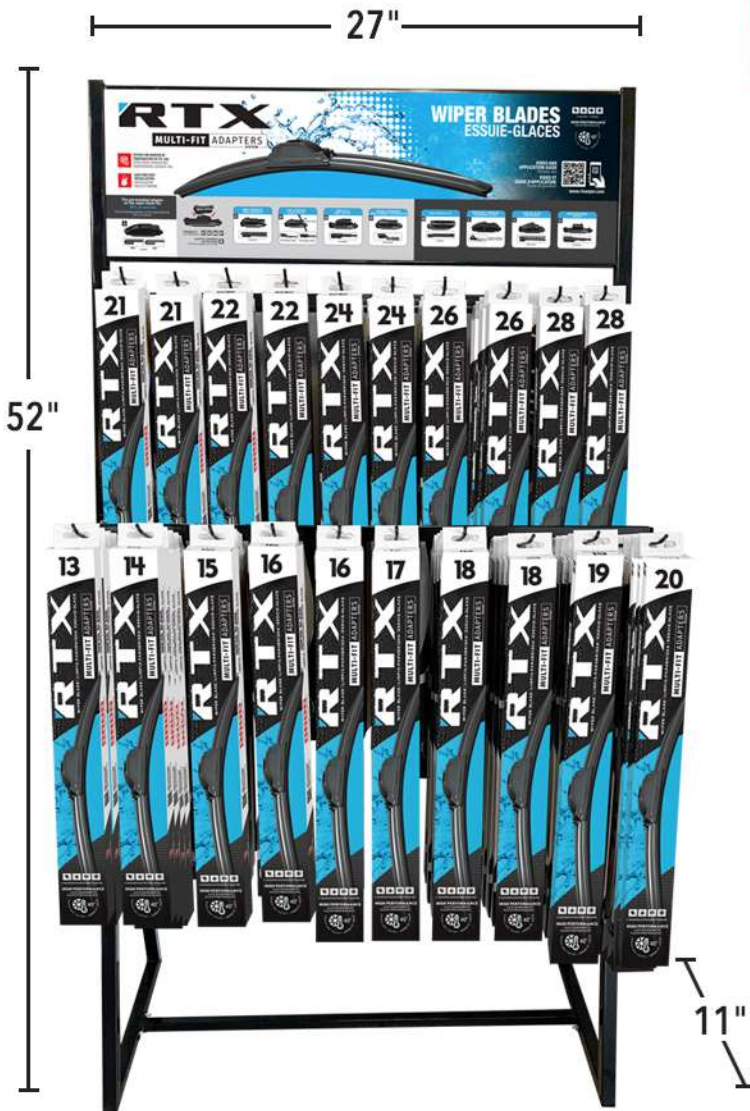

A TRICO FORCE

B TRICO NEOFORME

C TRICO ICE

D TRICO XTRA CLEAR

E TRICO ANCO PROFILE

RTX

WALL DISPLAY RTXWR2080W

Hooks: 20
Qty of wipers: 80