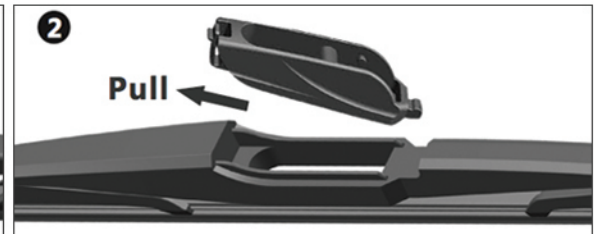

10" 11" 12" 14" 16"

INSTALLATION

5 SIZES FIT ON
268 VEHICLE MODELS
FROM 2003 TO 2021

HOW TO CHANGE YOUR ADAPTER

Install the adapter

Removed the adapter

WIPER ARM	ADAPTER	INSTALLATION	
	<p>A</p> 		
	<p>B</p> 		
	<p>E</p> 		
	<p>F</p> 		
	<p>H</p> 		
	<p>C</p> 		
	<p>J</p> 		
	<p>J</p> 	<p>Remove</p> 	