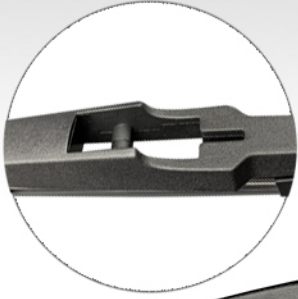

WIPER BLADE | ESSUIE-GLACE

REAR WIPER BLADE

DIRECT-FIT

OE

SERIE: RTX11R-KH

11"

HYUNDAI VENUE 2020-22

KIA RIO 2020-21