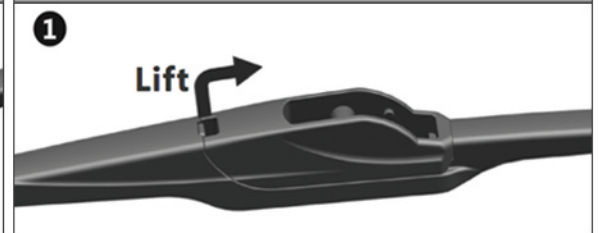

10" 11" 12" 14" 16"

INSTALLATION

5 SIZES FIT ON
268 VEHICLE MODELS
FROM 2003 TO 2021

HOW TO CHANGE YOUR ADAPTER

Install the adapter

Removed the adapter

WIPER ARM	ADAPTER	INSTALLATION	
	<p>A</p> 		
	<p>B</p> 		
	<p>E</p> 		
	<p>F</p> 		
	<p>H</p> 		
	<p>C</p> 		
	<p>J</p> 		
	<p>J</p> 	<p>Remove</p> 	