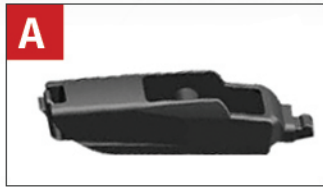

RTX

WIPER BLADE | ESSUIE-GLACE

UNIVERSAL | FITS 98% OF VEHICLES
REAR WIPER BLADE

STRUCTURE AND DESIGN **OEM**

SIZES AVAILABLE:

10" 11" 12" 14" 16"

INSTALLATION