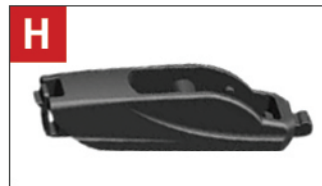

RTX

WIPER BLADE | ESSUIE-GLACE

UNIVERSAL | FITS 98% OF VEHICLES
REAR WIPER BLADE

STRUCTURE AND DESIGN **OEM**

SIZES AVAILABLE:

10" 11" 12" 14" 16"

INSTALLATION