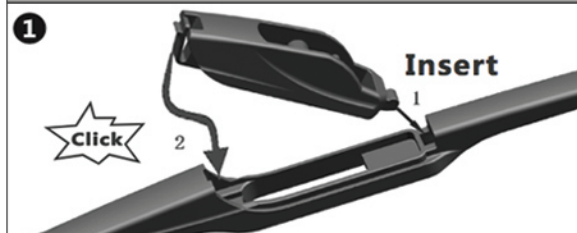

HOW TO CHANGE YOUR ADAPTER

Install the adapter