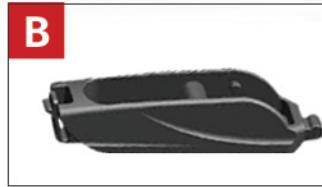

RTX

WIPER BLADE | ESSUIE-GLACE

UNIVERSAL | FITS 98% OF VEHICLES
REAR WIPER BLADE

STRUCTURE AND DESIGN **OEM**

SIZES AVAILABLE:

10" 11" 12" 14" 16"

INSTALLATION