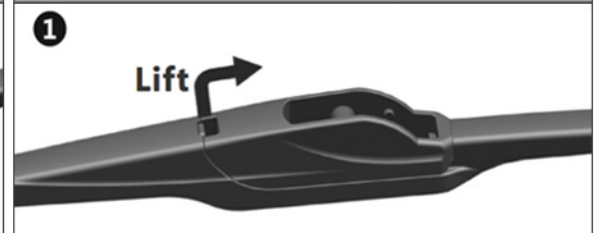

Removed the adapter