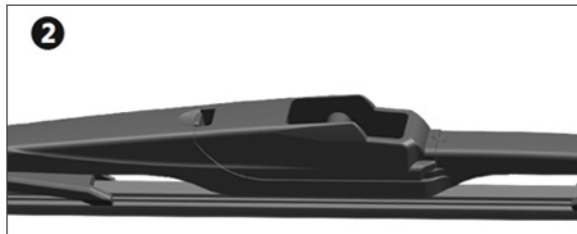

HOW TO CHANGE YOUR ADAPTER

Install the adapter