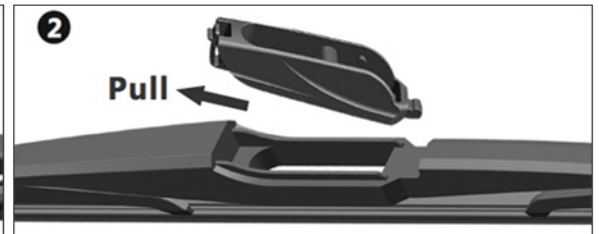

Removed the adapter